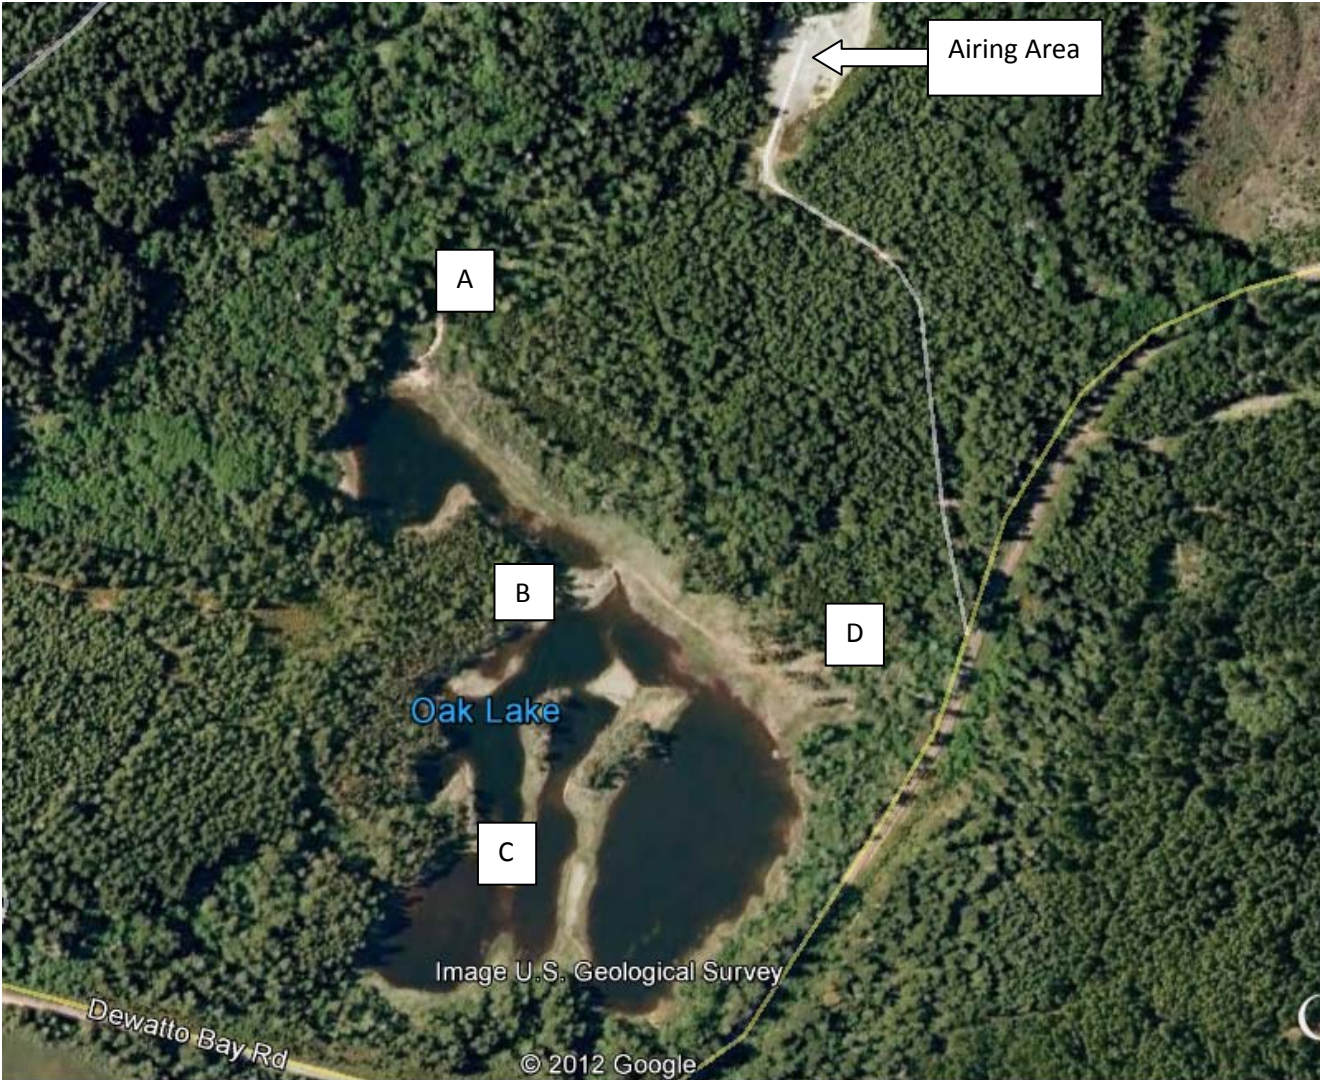

Puget Sound Retriever Club – Map of Oak Lake Use Parking Guidelines

- A = Teal Pond Parking
- B = When Authorized Only
- C = When Authorized Only
- D = Main Parking Area
- Designated Roads